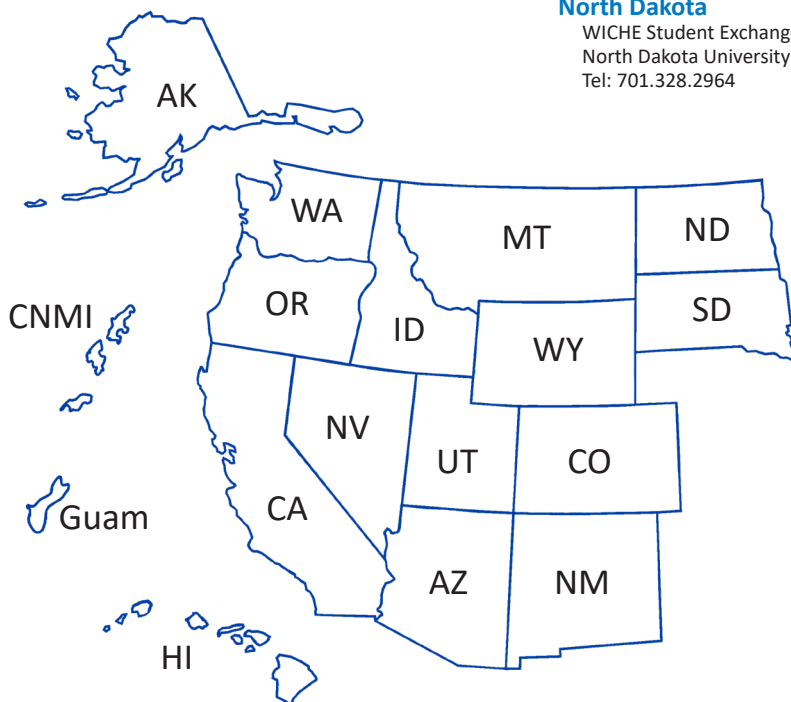

Colorado

WICHE Student Exchange Program
Colorado Department of Higher Education
Tel: 303.862.3001

Commonwealth of the Northern Mariana Islands

WICHE Student Exchange Program
Northern Marianas College
Tel: 670.234.5498, ext. 6831

Hawai'i

WICHE Student Exchange Program
University of Hawai'i at Mānoa
Admissions and Records Office
Tel: 808.956.8975 or 800.823.9771

Idaho

WICHE Student Exchange Program
Idaho Board of Education
Tel: 208.332.1574

Montana

WICHE Student Exchange Program
Montana University System
Office of the Commission on Higher Education
Tel: 406.444.0322

Nevada

WICHE Student Exchange Program
Nevada System of Higher Education
Tel: 775.687.0991

New Mexico

WICHE Student Exchange Program
New Mexico Higher Education Department
Tel: 505.476.8412

North Dakota

WICHE Student Exchange Program
North Dakota University System
Tel: 701.328.2964

Oregon

Academic and Student Affairs Policy Specialist
Oregon Higher Education Coordinating Commission
Tel: 503.947.5925

South Dakota

WICHE Student Exchange Program
South Dakota Board of Regents
Tel: 605.773.3455

Utah

WICHE Student Exchange Program
Utah Board of Regents
Tel: 801.321.7104

Washington

WICHE Student Exchange Program
Washington Student Achievement Council
Tel: 360.753.7846

Wyoming

WICHE Student Exchange Program
University of Wyoming
Tel: 307.766.3499

02/27/2018

www.wiche.edu/wue

General questions may be addressed to info-sep@wiche.edu, or call us at 303.541.0270.